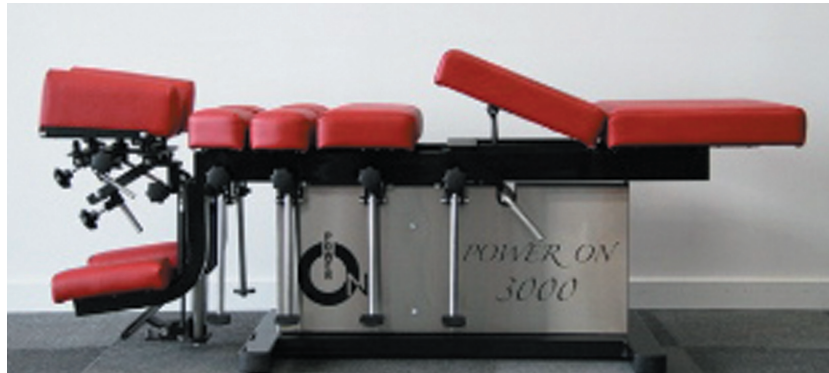

# Power On™ Chiropractic Tables

Basic table (no chrome & one less drop) \$5500 plus gst & delivery  
Power On 3000 (as seen in above pic) \$6500 plus gst & delivery

*Are your tables holding back your practice growth?*

## **Power On Chiropractic Tables**

Modern, ultra quiet, new drop technology with both Negative and Positive Z cervical drop. Innovative design with improved aesthetics, patient comfort, accuracy, precision and depth control. Smarter design features require less physical force applied by the Chiropractor.